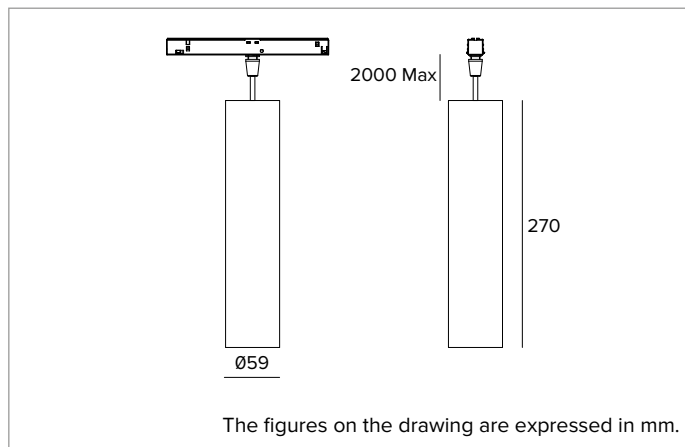

### Professional low voltage LED fixture for direct lighting

	4000K	H(m)	D(m)	E <sub>max</sub> (lx)
	Ra90		45°	
Fixture Power	9W	1	0.84	1809
Source Flux	1321lm	2	1.68	452
Fixture Flux	982lm	3	2.52	201
Efficacy	109lm/W	4	3.35	113
TS1988	I <sub>max</sub> =1370cd/klm	I <sub>max</sub>	1809cd	5
			4.19	72